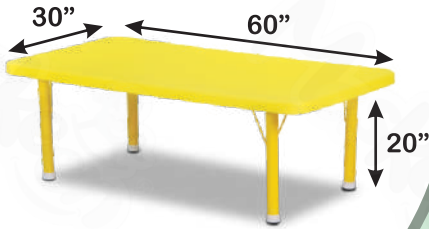

4 color
Available

03

Unbreakable Moon Table

Product Description

Item No : 702

Material : Plastic Top, 16gz Iron

Item Size : L 56 X B 30 X H 18-24 Inch

Remark : Adjustable Legs

Visit us at: www.PlayschoolToy.com

Chair not
included

04

Chalk Board Moon Table

Product Description

Item No	: 721
Material	: Plastic Top, 16gz Iron
Item Size	: L 56 X B 30 X H 20 Inch
Remark	:

Visit us at: www.PlayschoolToy.com

Chair not
included

05

Huge Rectangle Table

Product Description

Item No : 701

Material : Plastic Top, 16gz Iron

Item Size : L 60 X B 30 X H 20 Inch

Remark :

Visit us at: www.PlayschoolToy.com

06

Round Table

Product Description

Item No	: 704
Material	: Plastic Top, 16gz Iron
Item Size	: Dia 48 X H 20 Inch
Remark	: 2cm Height Adjustable

Visit us at: www.PlayschoolToy.com