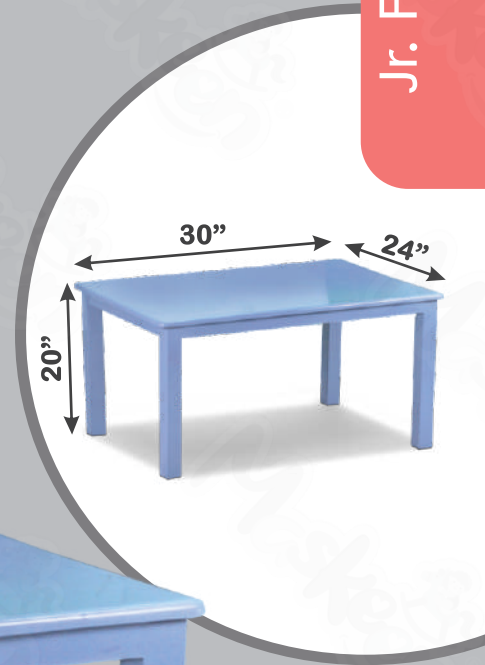

Rubber Wood Painted Table

Product Description

Item No : 775

Material : Rubber Wood

Table Size: L 30 X B 24 X H 20 Inch

Chair Size: L 12 X B 12 X H 20 Inch

Remark :

Visit us at: www.PlayschoolToy.com

Round Table Set

Product Description

Item No : 778

Material : Rubber Wood

Table Size: Dia 30 H 20 Inch

Chair Size: L 12 X B 12 X H 20 Inch

Remark :

Visit us at: www.PlayschoolToy.com