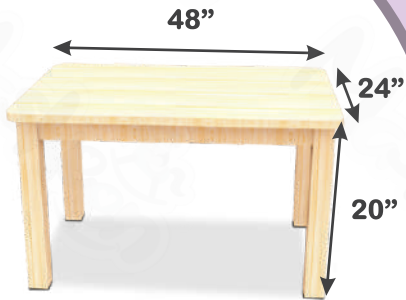

Chair not included

Rectangle Rubber Wood Table

Product Description

Item No	: 772
Material	: Rubber Wood
Table Size:	L 47 X B 23.5 X H 16 Inch
Chair Size:	L 12 X B 12 X H 20 Inch
Remark	Adjustable

Visit us at: www.PlayschoolToy.com

Rectangle Wooden Fancy Table Set

Product Description

Item No : 777

Material : Rubber Wood

Table Size: L 48 X B 24 X H 20 Inch

Chair Size: L 12 X B 12 X H 20 Inch

Remark :

Visit us at: www.PlayschoolToy.com

Rubber Wood Painted Table

Product Description

Item No : 775

Material : Rubber Wood

Table Size: L 30 X B 24 X H 20 Inch

Chair Size: L 12 X B 12 X H 20 Inch

Remark :

Visit us at: www.PlayschoolToy.com