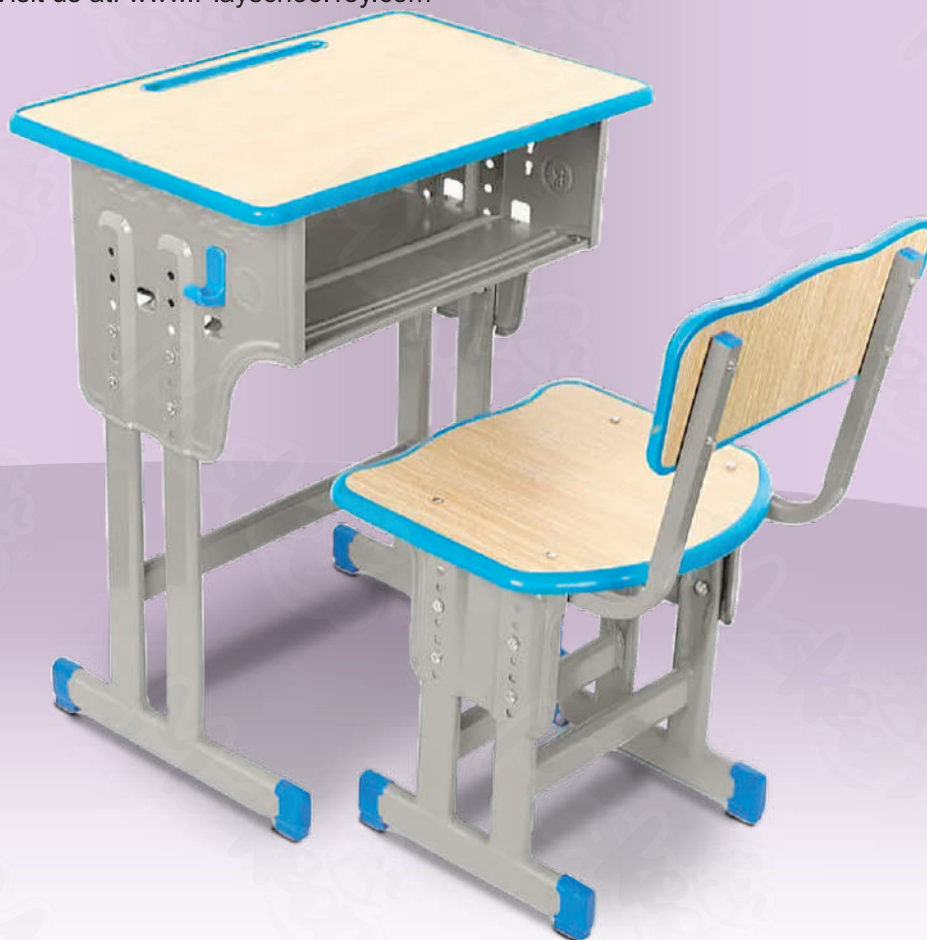

Single HQ Adjustable Desk

Product Description

Item No : 745

Material : Laminate Board + Iron

Table Size : L 30 X B 24 X H 20 Inch

Chair Size : L 12 X B 12 X H 20 Inch

Remark : Injection Moulded Top

Visit us at: www.PlayschoolToy.com

Adjustable Sr. Desk

Product Description

Item No : 766

Material : Laminate Board + Iron

Item Size : L 12 X B 12 X H 20 Inches

Remark :

Visit us at: www.PlayschoolToy.com

Double Zuma Chair