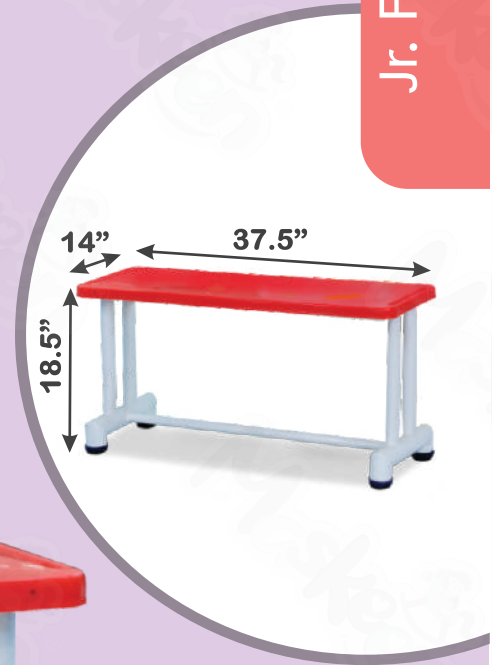

Sr. Kindergarten Dual Desk

Product Description

Item No : 741

Material : Plastic, 16gz Iron

Table Size: L 37.5 X B 14 X H 21.5 Inch

Chair Size: L 14.5 X B 16 X H 24 Inch

Remark : 13 Inch Sitting Height

Visit us at: www.PlayschoolToy.com

Jr. Kindergarten Dual Desk

Product Description

Item No : 742

Material : Plastic, 16gz Iron

Table Size: L 37.5 X B 14 X H 18.5 Inch

Chair Size: L 12 X B 14 X H 21 Inch

Remark : 11 Inch Sitting Height

Visit us at: www.PlayschoolToy.com