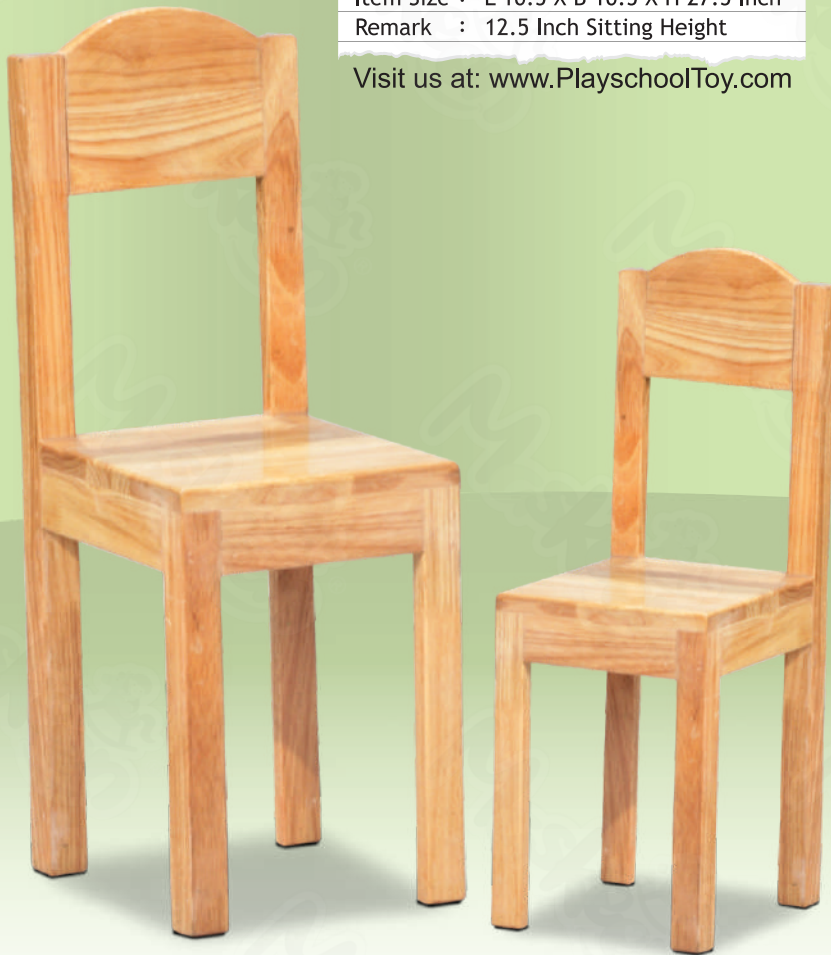

Rubber Wood Long Chair

Product Description

Item No : 753

Material : Rubber Wood

Item Size : L 10.5 X B 10.5 X H 27.5 Inch

Remark : 12.5 Inch Sitting Height

Visit us at: www.PlayschoolToy.com