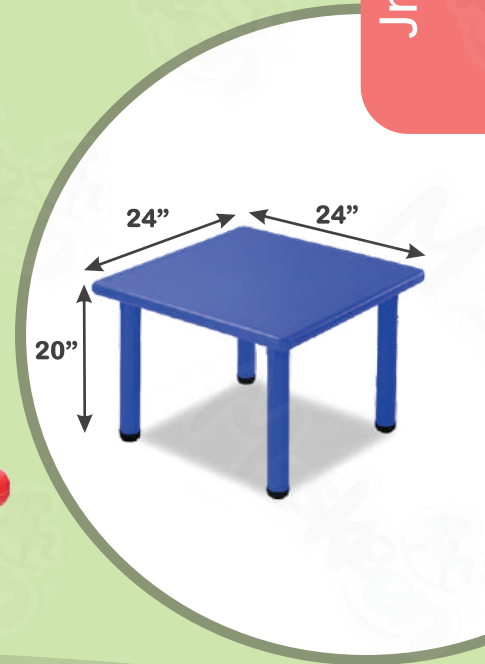

Visit us at: www.PlayschoolToy.com

Chair not included

Ticky Table

Product Description

Item No :	752
Material :	Plastic
Item Size :	L 27 X B 27 X H 20 Inch
Remark :	

Visit us at: www.PlayschoolToy.com

Chair not
included

10

Square Table

Product Description

Item No : 703

Material : Plastic, + Iron Legs

Item Size : L 24 X B 24 X H 20 Inch

Remark :

Visit us at: www.PlayschoolToy.com

Heart Chair

Product Description

Item No : 707

Material : Plastic

Item Size : L 12 X B 14 X H 20 Inch

Remark : 11 Inches

Visit us at: www.PlayschoolToy.com

4 color Available

Sr. Plastic Chair

Product Description

Item No : 714

Material : Plastic

Item Size : L 14.5 X B 16 X H 24 Inch

Remark : 13" Sitting Height

Visit us at: www.PlayschoolToy.com

4 color Available