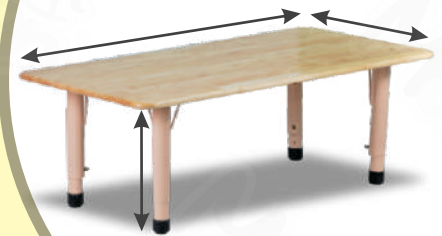

Rectangle Rubber Wood Table

Product Description

Item No	: 772
Material	: Rubber Wood
Table Size:	L 47 X B 23.5 X H 16 Inch
Chair Size:	L 12 X B 12 X H 20 Inch
Remark	Adjustable

Visit us at: www.PlayschoolToy.com