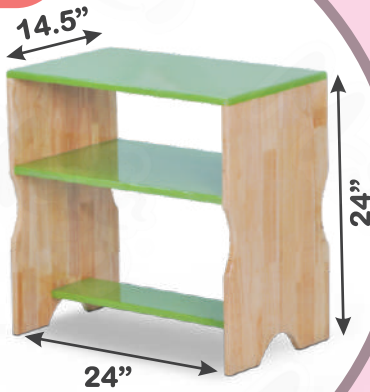

Wooden Bench HQ

Product Description

Item No : 774

Material : Rubber Wood

Item Size : L 24 X B 31 X H 24 Inch

Remark : Customizable

Visit us at: www.PlayschoolToy.com