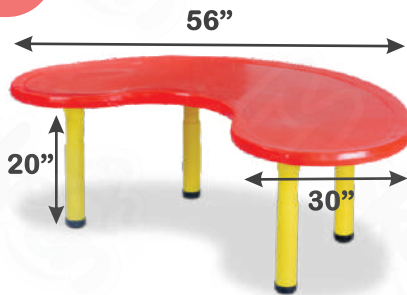

Double Scholar Desk

Product Description

Item No	: 732
Material	: Plastic
Item Size	: L 35.5 X B 29.5 X H 19 Inch
Remark	: Nursery & L.K.G

Visit us at: www.PlayschoolToy.com

Senior Scholar Desk

Product Description

Product Description

Item No : 706

Material : Plastic Top, 16gz Iron

Item Size : L 56 X B 30 X H 20 Inch

Remark :

Visit us at: www.PlayschoolToy.com

Jr. Furniture

Chair not
included

4 color
Available

03

Unbreakable Moon Table

Product Description

Item No : 702

Material : Plastic Top, 16gz Iron

Item Size : L 56 X B 30 X H 18-24 Inch

Remark : Adjustable Legs

Visit us at: www.PlayschoolToy.com

Chair not
included

04

Chalk Board Moon Table

Product Description

Item No	: 721
Material	: Plastic Top, 16gz Iron
Item Size	: L 56 X B 30 X H 20 Inch
Remark	:

Visit us at: www.PlayschoolToy.com