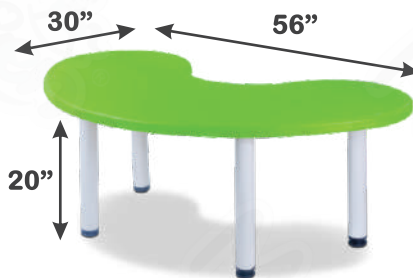

Double Scholar Desk

Product Description

Item No	: 732
Material	: Plastic
Item Size	: L 35.5 X B 29.5 X H 19 Inch
Remark	: Nursery & L.K.G

Visit us at: www.PlayschoolToy.com

Senior Scholar Desk

Product Description

Product Description

Item No : 706

Material : Plastic Top, 16gz Iron

Item Size : L 56 X B 30 X H 20 Inch

Remark :

Visit us at: www.PlayschoolToy.com

Jr. Furniture

Chair not
included

4 color
Available

03

Unbreakable Moon Table

Product Description

Item No : 702

Material : Plastic Top, 16gz Iron

Item Size : L 56 X B 30 X H 18-24 Inch

Remark : Adjustable Legs

Visit us at: www.PlayschoolToy.com

Chair not
included

04

Chalk Board Moon Table

Product Description

Item No	: 721
Material	: Plastic Top, 16gz Iron
Item Size	: L 56 X B 30 X H 20 Inch
Remark	:

Visit us at: www.PlayschoolToy.com