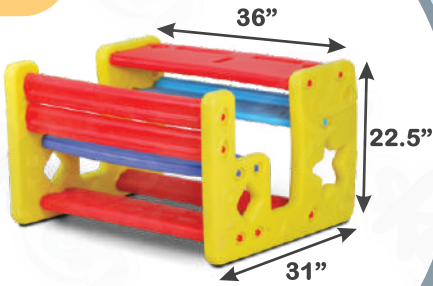

Double Scholar Desk

Product Description

Item No	: 732
Material	: Plastic
Item Size	: L 35.5 X B 29.5 X H 19 Inch
Remark	: Nursery & L.K.G

Visit us at: www.PlayschoolToy.com

Senior Scholar Desk

Product Description

Item No : 736

Material : Plastic

Item Size : L 35 X B 31.5 X H 22.5 Inch

Remark : U.K.G & 1st

Visit us at: www.PlayschoolToy.com

Bag Keeper

02

Moon Table