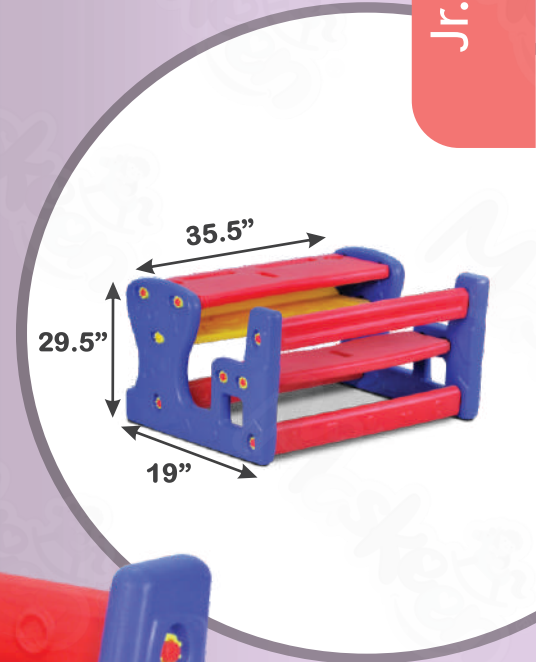

Why Choose Maskeen ?

Index

Furniture	01 - 54
- Junior Furniture	
- Senior Furniture	
- Height Adjustable	
Luxe Classroom	55 - 58
Moderna Classroom	59 - 63
Organizer & Shelves	64 - 69
Dormitory Furniture	70 - 71

Double Scholar Desk

Product Description

Item No	: 732
Material	: Plastic
Item Size	: L 35.5 X B 29.5 X H 19 Inch
Remark	: Nursery & L.K.G

Visit us at: www.PlayschoolToy.com

Senior Scholar Desk

Product Description

Product Description

Item No	: 780
Material	: Rubber Wood
Table Size	: L 30 X B 24 X H 20 Inch
Chair Size	: L 12 X B 12 X H 20 Inch
Remark	:

Visit us at: www.PlayschoolToy.com

Rubber Wood Chair

Product Description