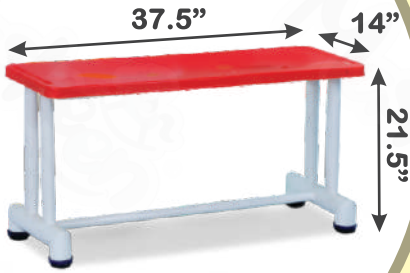

Sr. Kindergarten Dual Desk

Product Description

Item No : 741

Material : Plastic, 16gz Iron

Table Size: L 37.5 X B 14 X H 21.5 Inch

Chair Size: L 14.5 X B 16 X H 24 Inch

Remark : 13 Inch Sitting Height

Visit us at: www.PlayschoolToy.com

Jr. Kindergarten Dual Desk

Product Description

Item No : 742

Material : Plastic, 16gz Iron

Table Size: L 37.5 X B 14 X H 18.5 Inch

Chair Size: L 12 X B 14 X H 21 Inch

Remark : 11 Inch Sitting Height

Visit us at: www.PlayschoolToy.com