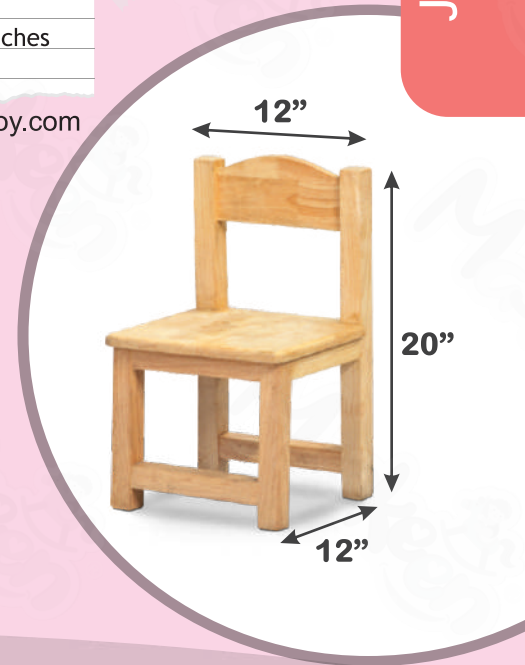

Rubber Wood Chair

Product Description

Item No : 751

Material : Rubber Wood

Item Size : L 12 X B 12 X H 20 Inches

Remark :

Visit us at: www.PlayschoolToy.com