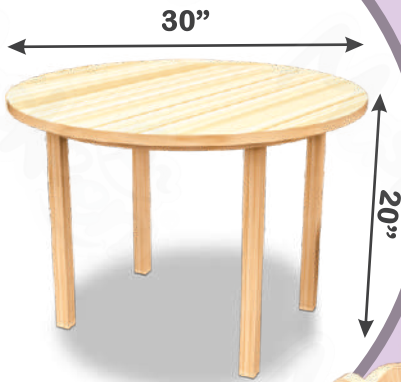

Round Table Set

Product Description

Item No : 778

Material : Rubber Wood

Table Size: Dia 30 H 20 Inch

Chair Size: L 12 X B 12 X H 20 Inch

Remark :

Visit us at: www.PlayschoolToy.com